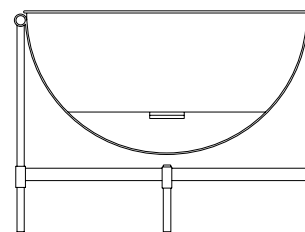

THE PACKSADDLE

AW 2018

A hammock-like wide leather strap supports a half circle form and is lacquered black. The leather straps are wrapped around T-shaped steel arms. A brass arm extends to support the cabinet door when open. *The Packsaddle* side table is accompanied with a bronze glass interior shelf and a bronze glass top.

MATERIAL

Walnut hardwood, bronze glass, cowhide leather, brass, cold rolled steel
Custom finishes available

SPECIFICATIONS

W 61 cm x D 51 cm x H 50 cm

W 24" x D 20" x H 20"

VX

VIDIVIXI

INFO@VIDIVIXI.COM WWW.VIDIVIXI.COM COPYRIGHT ©2018 VIDIVIXI