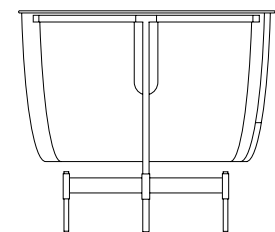

THE PACKSADDLE

AW 2018

A hammock-like wide leather strap supports a half circle form and is lacquered black. The leather straps are wrapped around T-shaped steel arms. A brass arm extends to support the cabinet door when open. *The Packsaddle* side table is accompanied with a bronze glass interior shelf and a bronze glass top.

MATERIAL

Walnut hardwood, bronze glass, cowhide leather, brass, cold rolled steel
Custom finishes available

SPECIFICATIONS

W 61 cm x D 51 cm x H 50 cm

W 24" x D 20" x H 20"

VX

VIDIVIXI

INFO@VIDIVIXI.COM WWW.VIDIVIXI.COM COPYRIGHT ©2018 VIDIVIXI